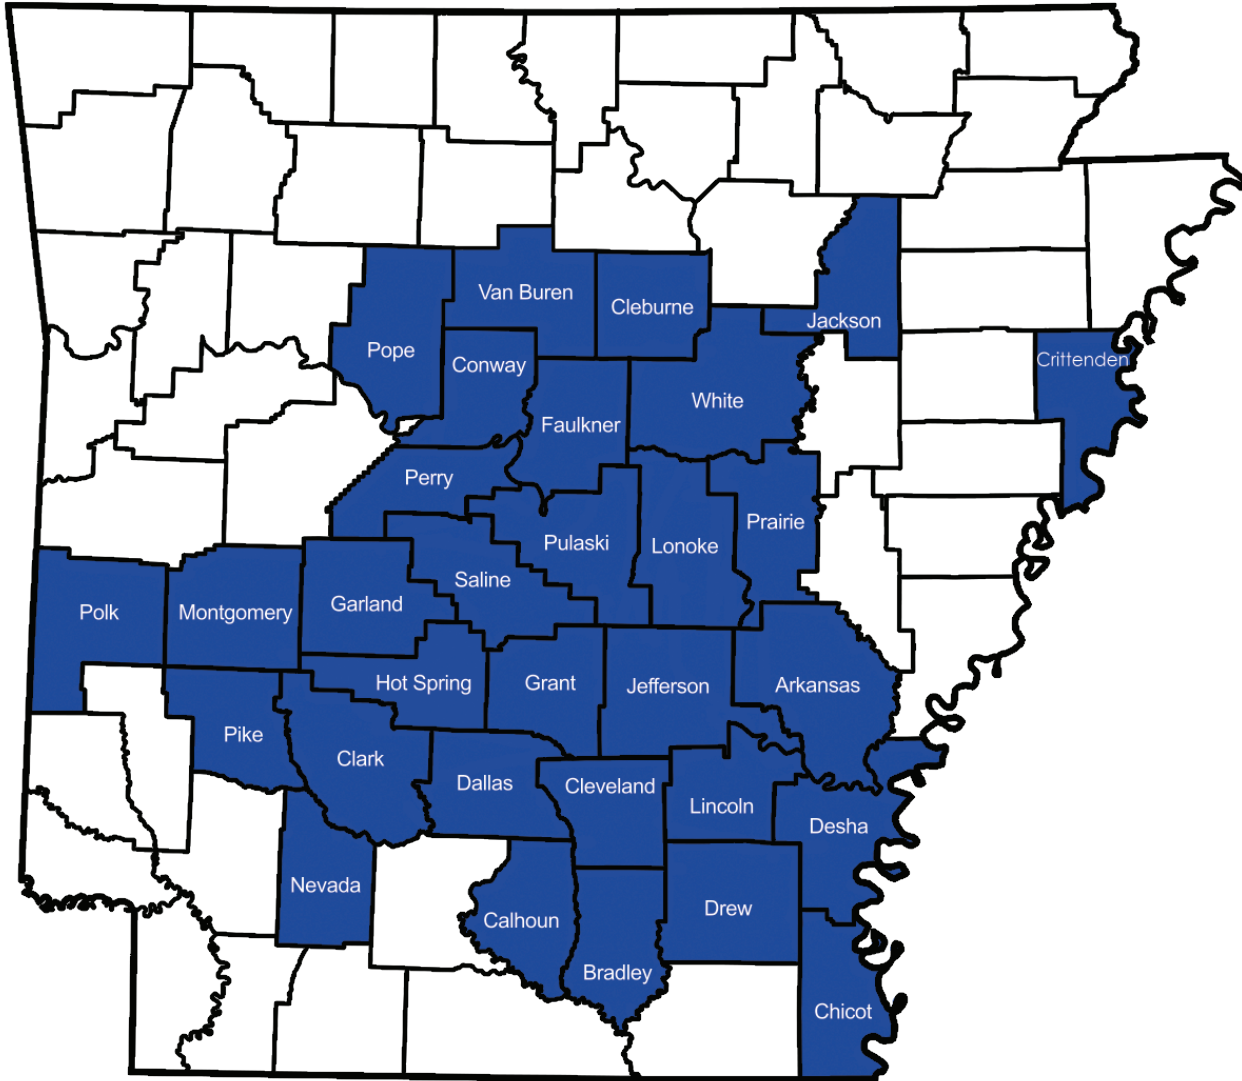

Open a Gateway to Knowledge

The Gateway Project:

A collection-sharing program for libraries in Arkansas

If you live in any of the highlighted counties, you may participate in the Gateway Project. Library patrons who are Gateway cardholders have borrowing privileges at any of the participating libraries at no cost.

About the Program

Gateway cardholders have free borrowing privileges at all of the participating libraries listed in this brochure. The Gateway card is free. It gives access to a 1.5 million volume collection at no cost.

The Gateway card does not provide access to the OverDrive eBook/downloadable audiobook collection or the Hoopla digital movie collection of the participating libraries.

The program was initiated in 1995 as a successful Library Services & Construction Act Development grant for library patrons in twelve Arkansas counties. The program has expanded to include thirty-one counties.